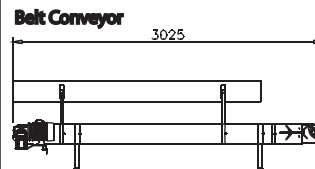

- Flexibly mounted direct or chain drive motor/gearbox unit.
- Complete with all electrical control gear.
- Standard rubber belt, wood slat and plastic slat band versions held in stock.
- Available in standard 2,3 and 5 metre lengths with any special length available to order.
- Bespoke design service available for special requirements.

Optional Extras

- 1.2 metre extensions.
- Stainless steel/food quality construction
- Bag turners
- Powered or gravity roller tracks.
- Special speed versions via chain drive or continuously variable speed motor gearbox units
- Manual and electrically operated height adjustment units.
- Troughed belt and other special belt profiles.
- Bag Flatteners.
- Add-on PLC based accumulating and indexing systems.

After Sales Service

Fast on site service by factory trained engineers coupled with extensive stocks of competitively priced spare parts guarantees maximum productivity and protects the customer's investment.

Walthambury® is a registered trademark of W. J. Morray Engineering.