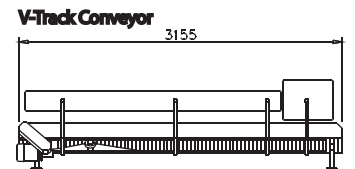

TECHNICAL SPECIFICATIONS

Standard Speed

11 metres/min. (Other speeds on request)

Electrical Requirement

440VAC three phase or 240VAC single phase with motor powers dependent on conveyor length. Other voltages or special electrical specifications on request.