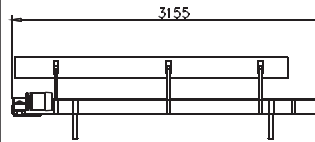

- Flexibly mounted direct or chain drive motor/gearbox unit.
- Complete with all electrical control gear.
- Standard rubber belt, wood slat and plastic slat band versions held in stock.
- Available in standard 2,3 and 5 metre lengths with any special length available to order.
- Bespoke design service available for special requirements.

Optional Extras

- 1.2 metre extensions.
- Stainless steel/food quality construction
- Bag turners
- Powered or gravity roller tracks.
- Special speed versions via chain drive or continuously variable speed motor gearbox units
- Manual and electrically operated height adjustment units.
- Troughed belt and other special belt profiles.
- Bag Flatteners.
- Add-on PLC based accumulating and indexing systems.

After Sales Service

Fast on site service by factory trained engineers coupled with extensive stocks of competitively priced spare parts guarantees maximum productivity and protects the customer's investment.

Walthambury® is a registered trademark of W. J. Morray Engineering.

Plastic Slat Conveyor